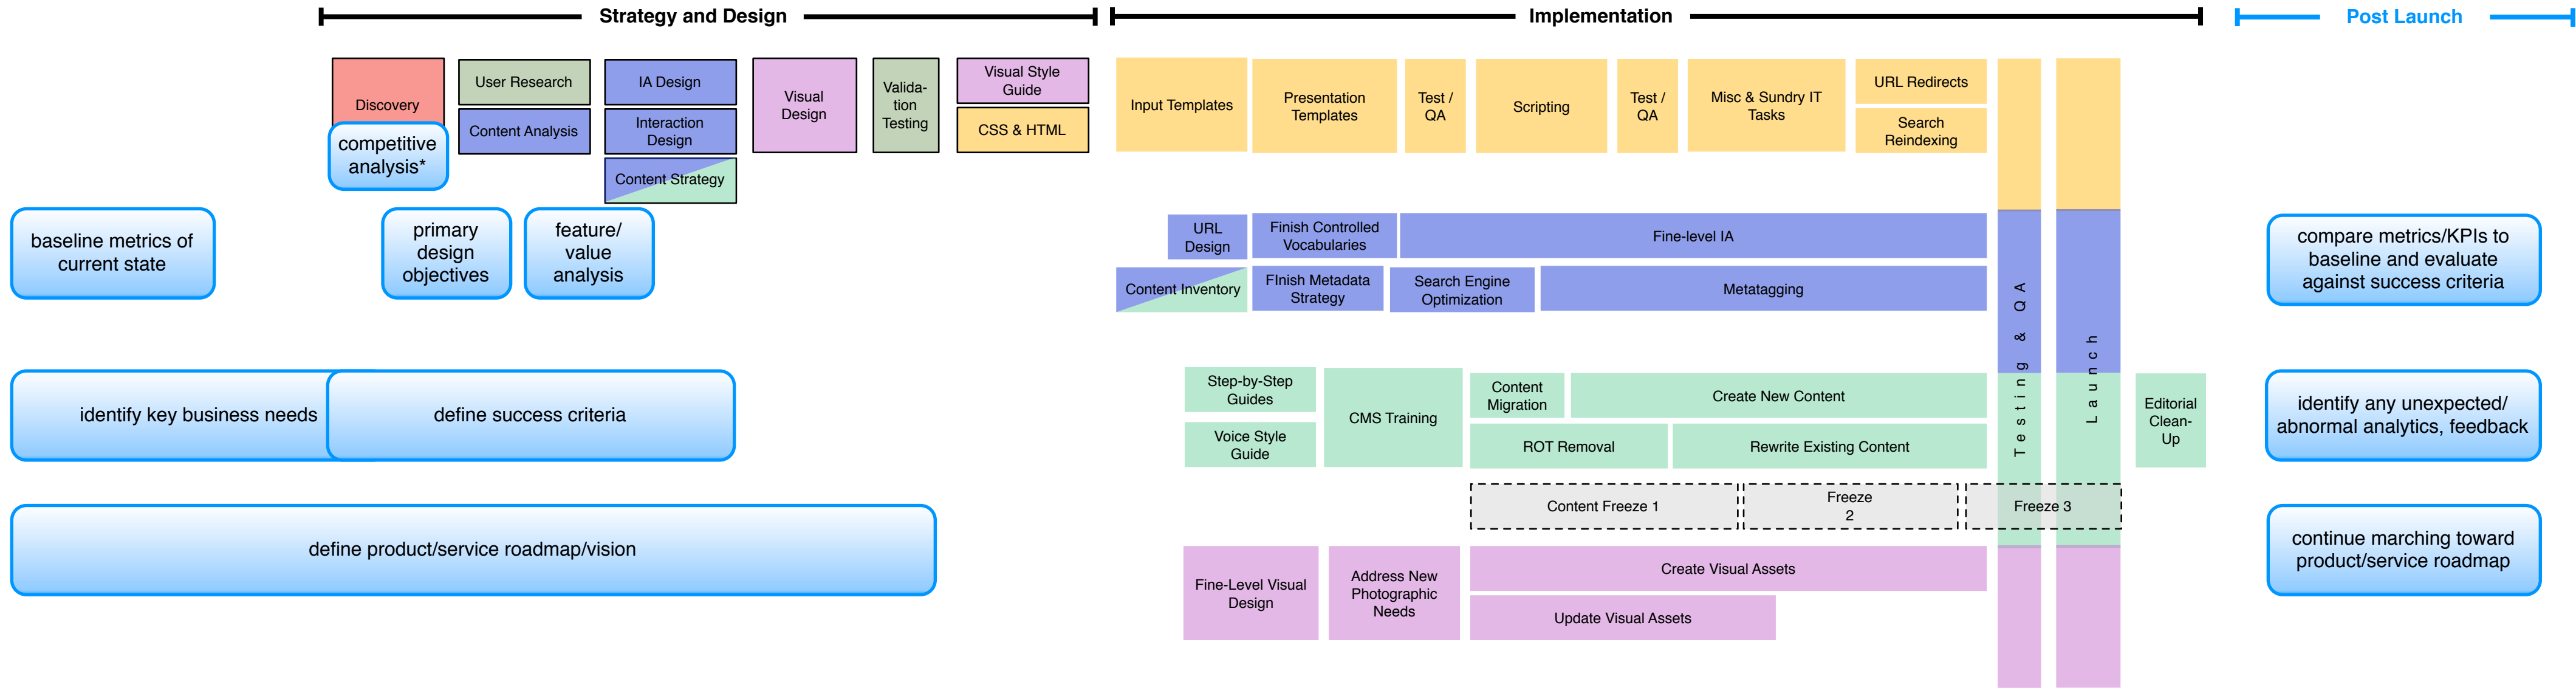

# Redesign and Implementation Roadmap

updates should still be tied to overall design strategy

remarks in blue are by Chris Avore

Legend

Editorial	Technology	IA & IxD	Visual	User Research	Strategy
-----------	------------	----------	--------	---------------	----------